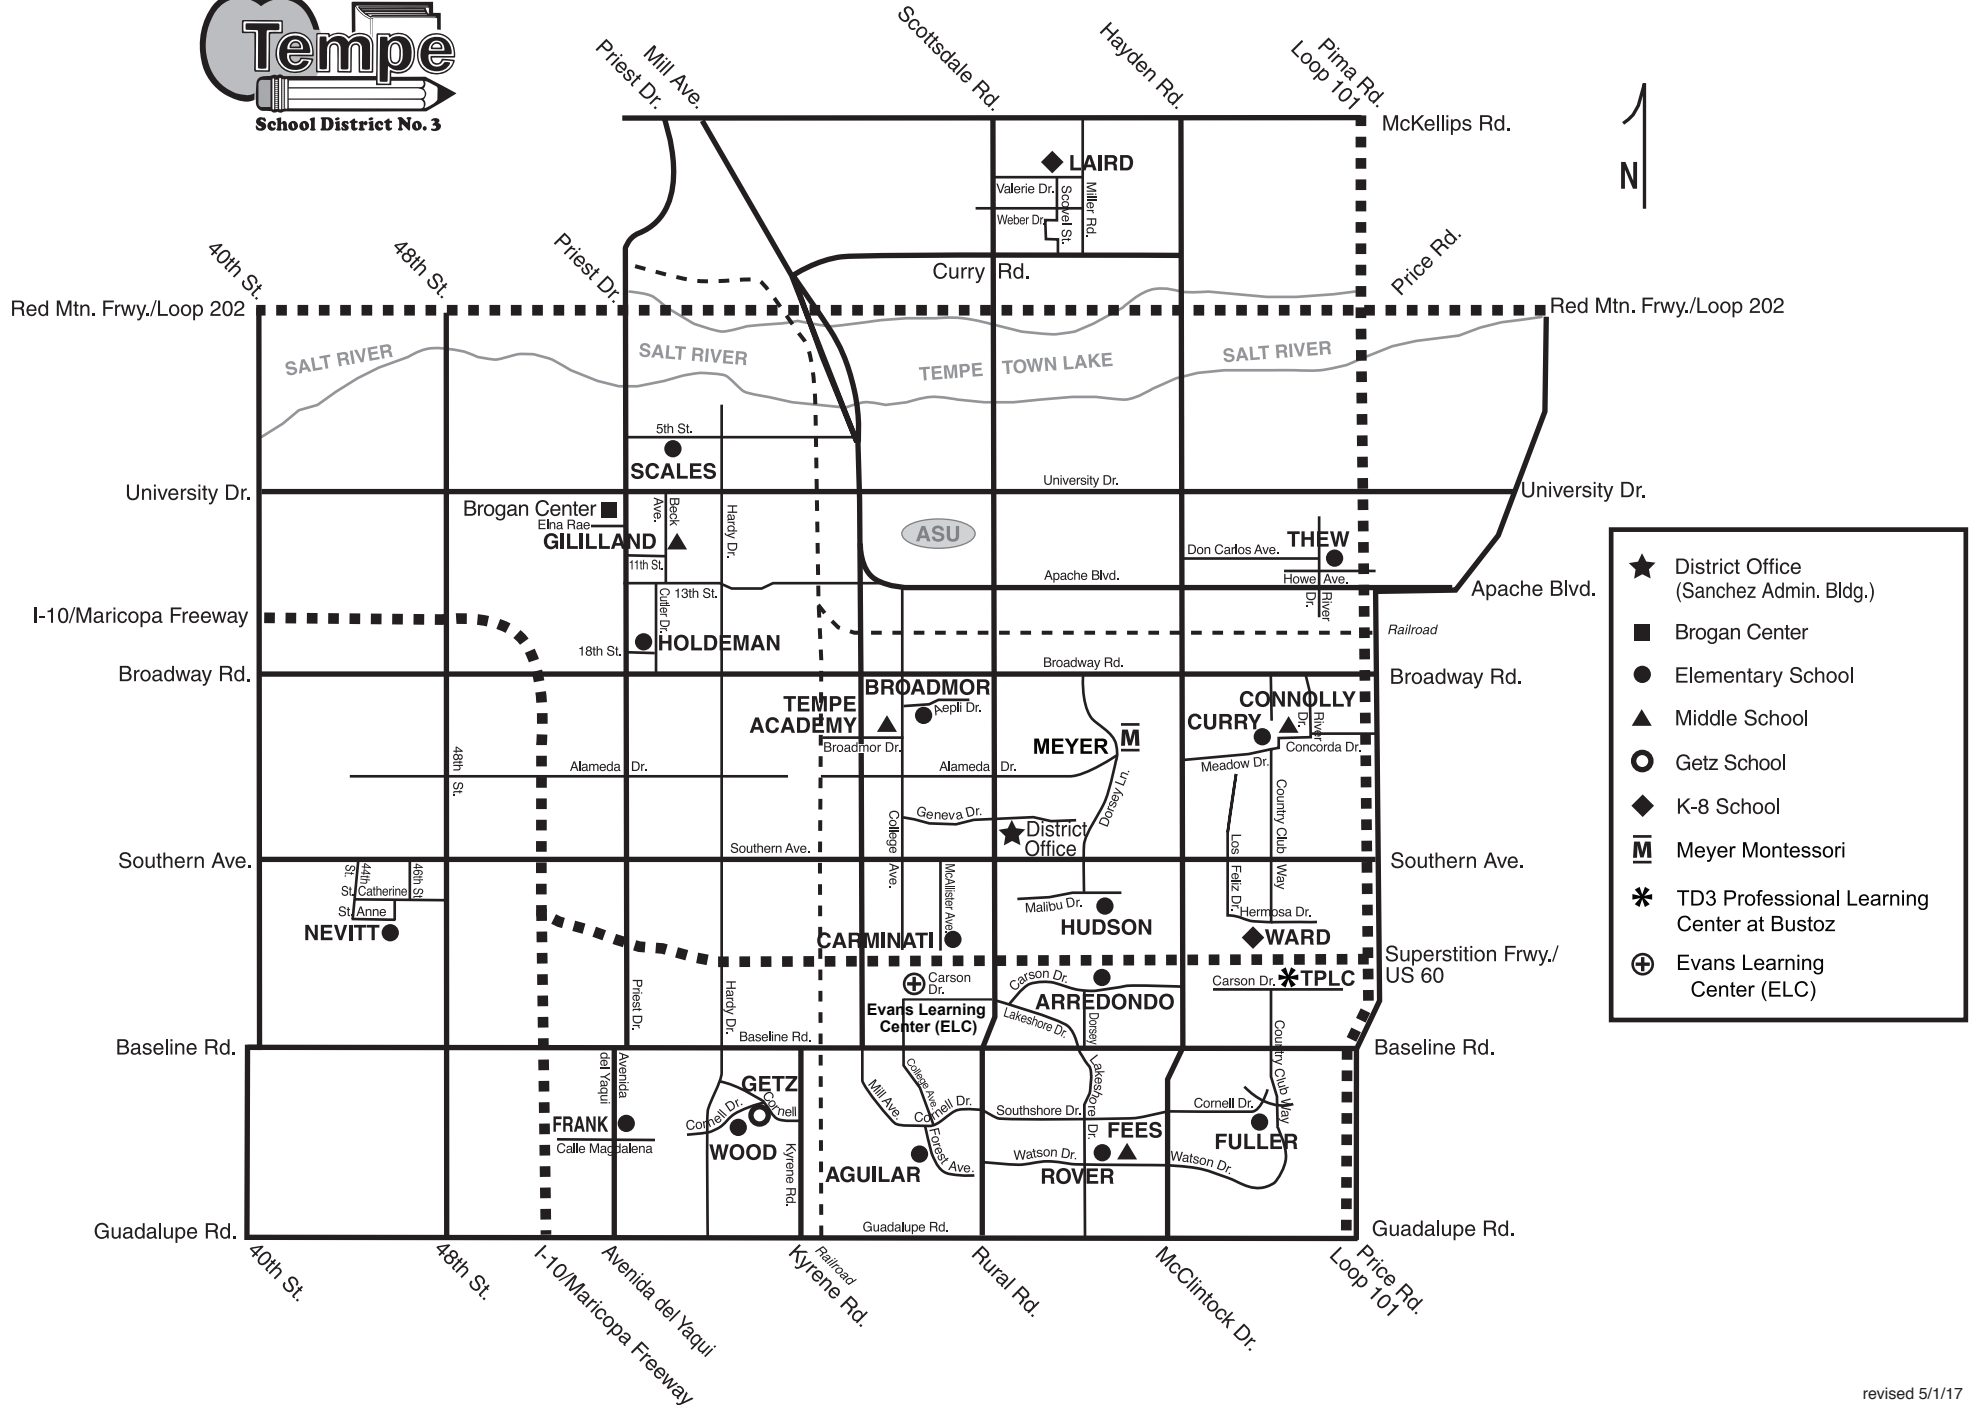

Tempe Elementary School District No. 3

- ★ District Office (Sanchez Admin. Bldg.)
- Brogan Center
- Elementary School
- ▲ Middle School
- Getz School
- ◆ K-8 School
- M Meyer Montessori
- * TD3 Professional Learning Center at Bustoz
- ⊕ Evans Learning Center (ELC)